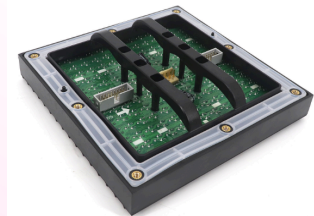

P10 Outdoor DIP LED Module Presentation

*Your Vision,
our Visual Solution!*